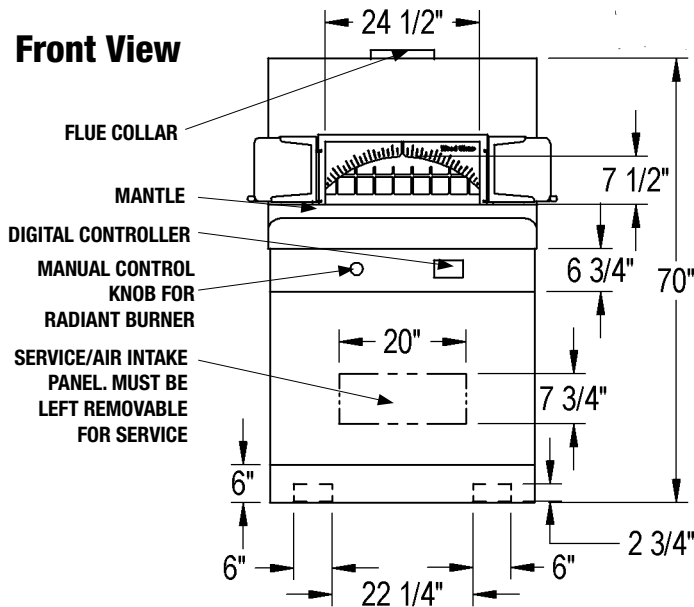

BISTRO 4355

Stone Hearth Cooking Appliance

Model

WS-BH-4355-RFG

Front View