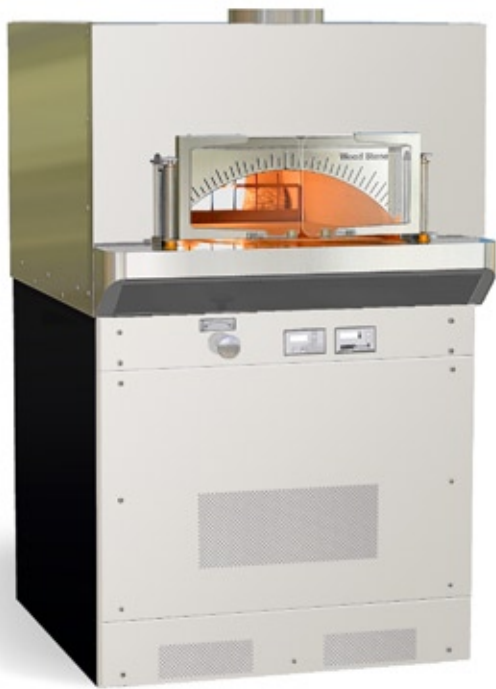

## BISTRO 4355

Stone Hearth Cooking Appliance

### Model

WS-BH-4355-RFG

The Bistro 4355 features a standard door opening 24 inches wide x 10 inches high. The cooking surface is 34 inches wide, and 40 inches deep, resulting in 9.4 square feet of usable deck space.

The dense, high temperature ceramic formulation of which the 500 pound, monolithic, cast-ceramic floor and the 725 pound, monolithic dome are cast creates a "deep heat sink" within the chamber of the appliance. The hearth and dome are connected by a carefully tensioned steel exoskeleton, which ensures structural integrity and long life. The front, sides and back of the appliance body are enclosed with stainless steel. The appliance sits on a heavy-duty, black stand which acts as a support frame. A stainless steel storage compartment is optional and can be provided in the support frame.