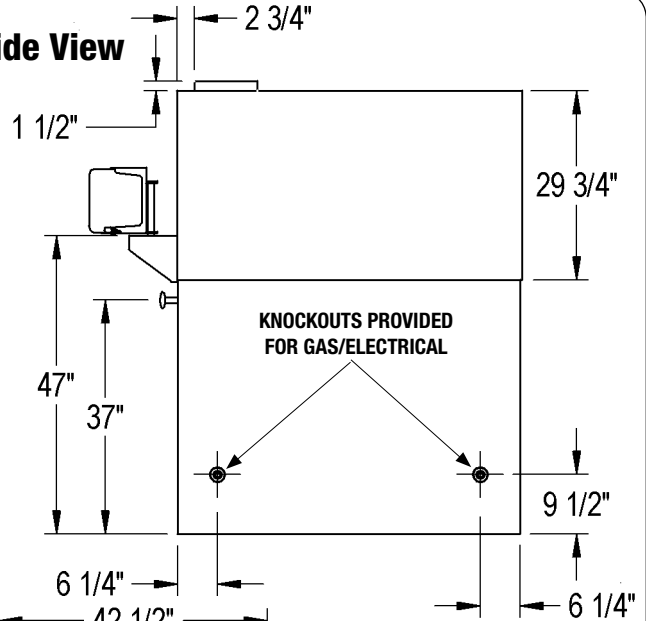

The Bistro 4355 features a standard door opening 24 inches wide x 10 inches high. The cooking surface is 34 inches wide, and 40 inches deep, resulting in 9.4 square feet of usable deck space.

The dense, high temperature ceramic formulation of which the 500 pound, monolithic, cast-ceramic floor and the 725 pound, monolithic dome are cast creates a "deep heat sink" within the chamber of the appliance. The hearth and dome are connected by a carefully tensioned steel exoskeleton, which ensures structural integrity and long life. The front, sides and back of the appliance body are enclosed with stainless steel. The appliance sits on a heavy-duty, black stand which acts as a support frame. A stainless steel storage compartment is optional and can be provided in the support frame.

## Side View